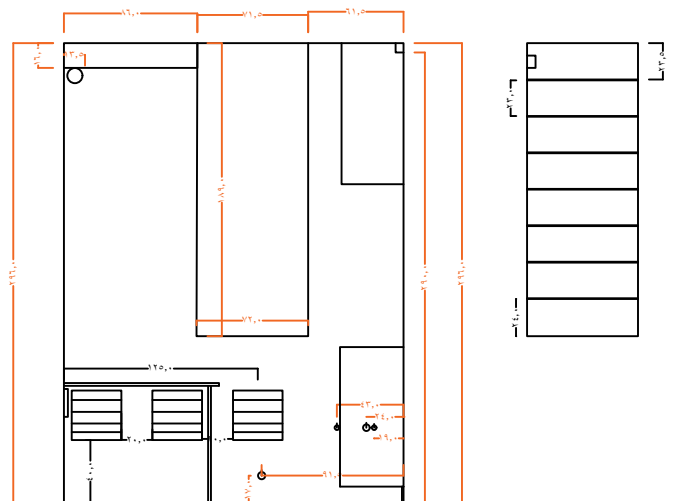

# CLINIC-STAFF ROOM

As a space-saving solution company we proceed this project basing on our client needs, by working on a small room with specific dimensions (200x300 cm) in a clinic as a multifunctional room that serves as a kitchen, rest area, office, wardrobe, shoe cabinet, and tools storage to optimize the available space efficiently.